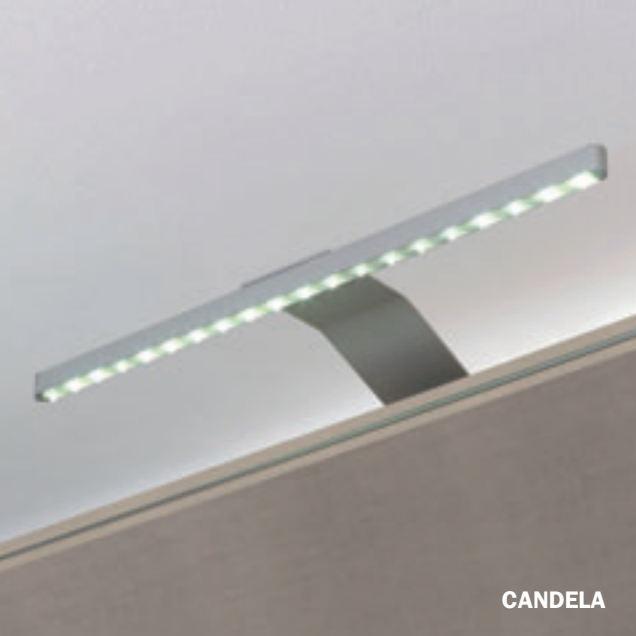

Handles see page 20.

**Range of doors**

High polish white

High polish cappuccino

High polish fango

Decor

Mirror

Drawers available in high polish or carcass colour.