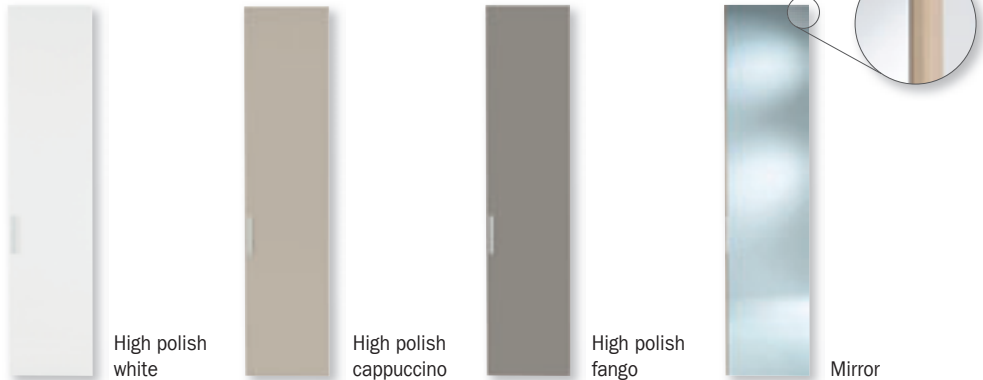

Range of doors

High polish
white

High polish
cappuccino

High polish
fango

Mirror

Hinged doors
and folding doors:
high polish front and handle