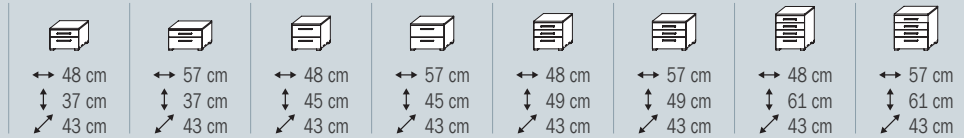

MATCHING PIECES AND BEDS – Types

Bedside tables