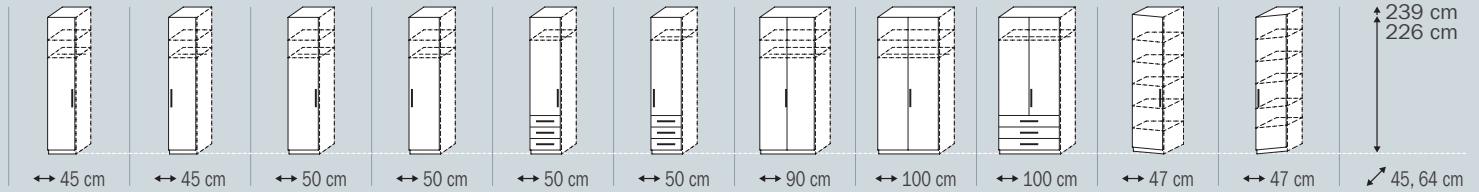

WARDROBE SYSTEM – Standard units

Hinged door robes